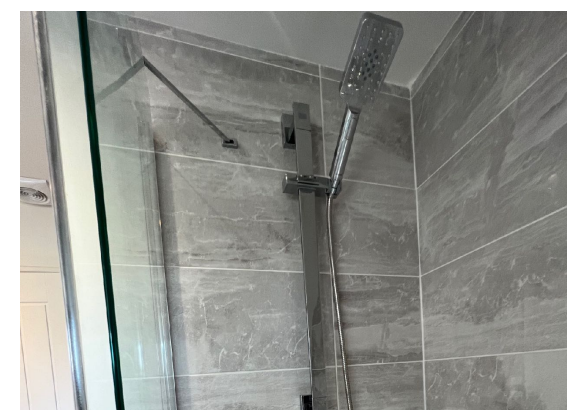

Product Code	Product Image URL	Product Code	Product Image URL
* L033784	Bellagio Blanco wall tile | 33.3x55cm (Default)	L038924	Aberdeen Earth tile | 30x60cm (Upgrade)
* L033785	Bellagio Gris wall tile | 33.3x55cm (Default)	L038923	Aberdeen Snow tile | 30x60cm (Upgrade)
* L033786	Bellagio Perla wall tile | 33.3x55cm (Default)	L038925	Aberdeen Urban tile | 30x60cm (Upgrade)
* L046529	Maxima Medium Grey Tile | 30x60cm (Default)	L038921	Bodo Beige tile | 30x60cm (Upgrade)
* B034214	Maxima Soft Grey Tile | 31x62cm (Default)	L038922	Bodo Grey tile | 30x60cm (Upgrade)
L039088	Ersa Cream wall tile | 36x80cm (Upgrade)	L038920	Bodo White tile | 30x60cm (Upgrade)
L039089	Ersa Cream Decor wall tile | 36x80cm (Upgrade)	L046543	Sandstone Grey Rect tile | 29x59cm (Upgrade)
L039090	Ersa Grey Decor wall tile | 36x80cm (Upgrade)	L046540	Sandstone White Rect tile | 29x59cm (Upgrade)
L039087	Ersa Grey wall tile | 36x80cm (Upgrade)	L046544	Sandstone Grey Rect tile | 59x59cm (Upgrade)
L038918	Pieria Silver Polished tile | 30x60cm (Upgrade)	L046541	Sandstone White Rect tile | 59x59cm (Upgrade)
L038645	Calcare Grey tile | 45x90cm (Upgrade)	L033913	Calacatta marble wall tile FON-8025 | 30x60cm (Upgrade)
L038917	Sabino Ash Polished tile | 30x60cm (Upgrade)	L033915	Glacier White wall tile 8205 | 30x60cm (Upgrade)
L039092	Anaya Argent tile | 30x60cm (Upgrade)	L033916	Grafen White wall tile RM-8290 | 30x60cm (Upgrade)
L039099	Anaya Argent Decor tile | 30x60cm (Upgrade)	L033917	Grafen White Decor tile RM-8297 | 30x60cm (Upgrade)
L039091	Anaya Perla tile | 30x60cm (Upgrade)	L038640	Luster White wall tile MAS-8820 | 30x60cm (Upgrade)
L039093	Anaya Perla Decor tile | 30x60cm (Upgrade)	L034045	Porto II Anthracite Matt Tile | 31x61cm (Upgrade)
L034085	Wood Mania White wall tile | 30x60cm (Upgrade)	L034046	Porto II Latte Matt Tile | 31x61cm (Upgrade)
B034215	Grey Wind Mild Matt Tile | 60x60cm (Upgrade)	L034047	Porto II White Matt Tile | 31x61cm (Upgrade)
B034218	Tribeca mix pattern tile | 60x60cm (Upgrade)	L034057	Dune Grey tile GS-D7892 | 60x60cm (Upgrade)
L034025	Statuario Mercury Polished tile | 60x60cm (Upgrade)	L034014	Apenino Rust Lappato tile | 30x60cm (Upgrade)
L034028	Statuario Mercury Polished tile | 30x60cm (Upgrade)	L034015	Apenino Rust Matt tile | 30x60cm (Upgrade)
L034030	Statuario Mercury Marble Porcelain tile | 80x80cm (Upgrade)	L046555	Masterstone Silver tile | 60x60cm (Upgrade)
L038914	Dazzle Blanco Porcelain tile | 60x60cm (Upgrade)	L033801	Atlas Blanco wall tile | 25x75cm (Upgrade)
L038916	Dazzle Anthracite Porcelain tile | 60x60cm (Upgrade)	L033802	Hardy Blanco wall tile | 25x75cm (Upgrade)
L038915	Dazzle Gris Porcelain tile | 60x60cm (Upgrade)	L033803	Hardy Curve Blanco Decor wall tile | 25x75cm (Upgrade)
L046282	Jaipur Grey Polished Porcelain tile | 60x60cm (Upgrade)	L033804	Hardy Black wall tile | 25x75cm (Upgrade)
L046281	Jaipur Nero Polished Porcelain tile | 60x60cm (Upgrade)	L033807	Miranda Blanco wall tile | 25x75cm (Upgrade)
L046280	Spa White Polished tile | 80x80cm (Upgrade)	L033808	Miranda Gris wall tile | 25x75cm (Upgrade)
L033981	Alpha Light Tile | 30x60cm (Upgrade)	L034031	Uniglow Gris Porcelain tile | 80x80cm (Upgrade)
L033982	Alpha Plomo Tile | 30x60cm (Upgrade)	L033831	Latitude Carbon Satin wall tile LATI3A | 30x60cm (Upgrade)
L033983	Syrna Tile | 30x60cm (Upgrade)	L033832	Latitude Chalk Satin wall tile LATI1A | 30x60cm (Upgrade)
L033989	Invisible Marble Polished tile | 30x60cm (Upgrade)	L033833	Latitude Carbon Satin wall tile LATI3A | 30x60cm (Upgrade)
L033990	Ultra White Rectified Gloss wall tile | 30x60cm (Upgrade)	L033834	Melford Dark Grey satin tile MELO2A | 30x60cm (Upgrade)
L034091	Keystone Stone Tile | 40x60cm (Upgrade)	L033835	Melford Light Grey satin tile MELO2A | 30x60cm (Upgrade)
L033837	Tones Otter Marble Gloss tile NTM02A | 30x60cm (Upgrade)		
L033836	Tones Dove Marble Gloss tile NTM01A | 30x60cm (Upgrade)	L034083	Salt & Pepper Graphite floor tile | 30.5x30.5cm (Upgrade)
L038926	Jefferson Anthracite Matt tile | 30x60cm (Upgrade)	B034216	Spectre Dark Grey floor tile | 60x60cm (Upgrade)
L038927	Jefferson Light Grey Matt tile | 30x60cm (Upgrade)	L034029	Strata Grey Gloss floor tile | 60x60cm (Upgrade)
L038919	Mauna Smoke Polished tile | 30x60cm (Upgrade)	L034058	Dune White floor tile GS-D7890 | 60x60cm (Upgrade)